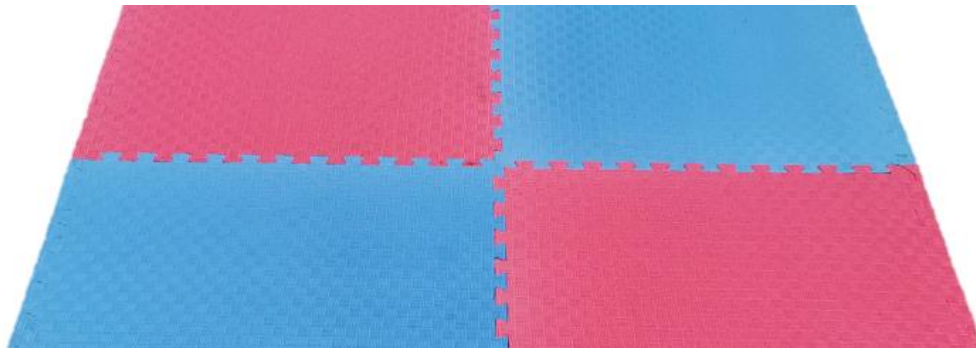

## Technische datasheet Tatami puzzle mat 1000x1000x26mm

Product photo:

Product description:

Mats purpose is to provide comfort by ground- and MMA exercises for indoor areas. Tatami puzzle mats are non-slip, resistant to noise and vibration, shocking absorption.  
these mats are not suitable for weight training.

Article number:	3401
Dimensions:	1000x1000mm Puzzle (all mats are delivered with straight removable edges)
Thickness:	26mm
Materials	EVA-foam
Colour / surface / bottom:	13mm Red & 13mm blue / checker non slipping
Size tolerance thickness:	+/- 8%
Size tolerance length-width:	+/- 2%
Weight tolerance:	+/- 8%
Weight m <sup>2</sup> :	2,0kg.
Product properties:	+/- Water- and frost resistant / suitable for indoor use / shock- and sound absorbing / anti-slip.